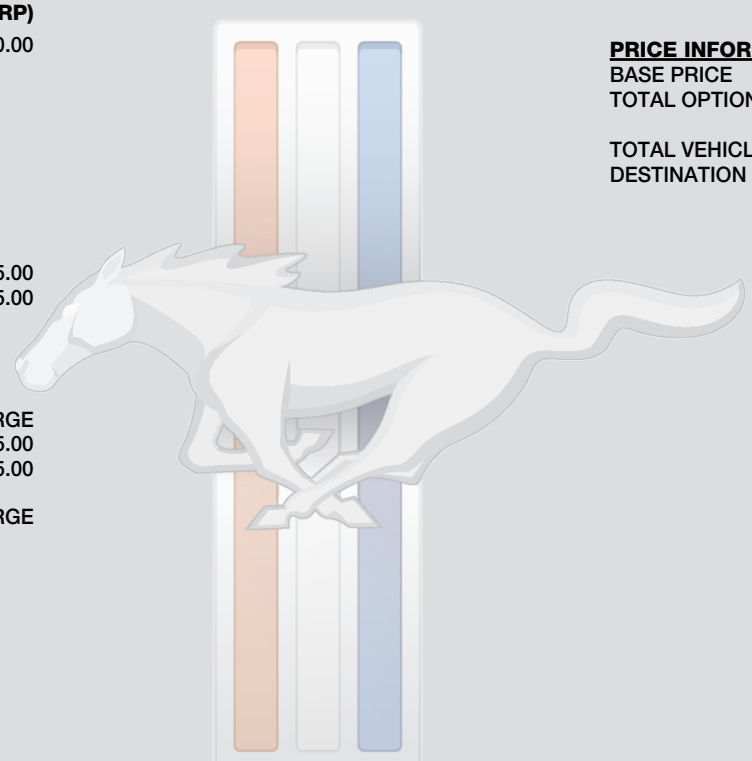

1,595.00
6,295.00

NO CHARGE
895.00
995.00
NO CHARGE

PRICE INFORMATION

BASE PRICE	\$40,120.00
TOTAL OPTIONS/OTHER	11,980.00
TOTAL VEHICLE & OPTIONS/OTHER	52,100.00
DESTINATION & DELIVERY	1,195.00

EPA DOT Fuel Economy and Environment

Gasoline Vehicle

Fuel Economy

Subcompact Cars range from 14 to 108 MPG. The best vehicle rates 141 MPGe.

You spend **\$3,250**

more in fuel costs over 5 years compared to the average new vehicle.

Annual fuel cost