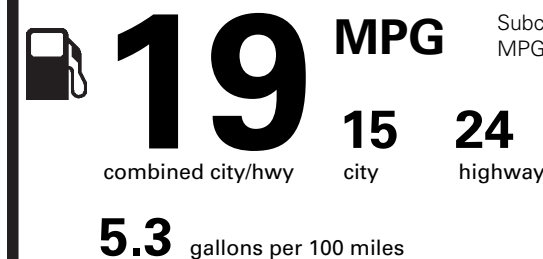

1,595.00
6,295.00

NO CHARGE
895.00
995.00
NO CHARGE

PRICE INFORMATION

BASE PRICE	\$40,120.00
TOTAL OPTIONS/OTHER	11,980.00
TOTAL VEHICLE & OPTIONS/OTHER	52,100.00
DESTINATION & DELIVERY	1,195.00

EPA DOT Fuel Economy and Environment

Gasoline Vehicle

Fuel Economy

Subcompact Cars range from 14 to 108 MPG. The best vehicle rates 141 MPGe.

You spend **\$3,250**

more in fuel costs over 5 years compared to the average new vehicle.

Annual fuel cost